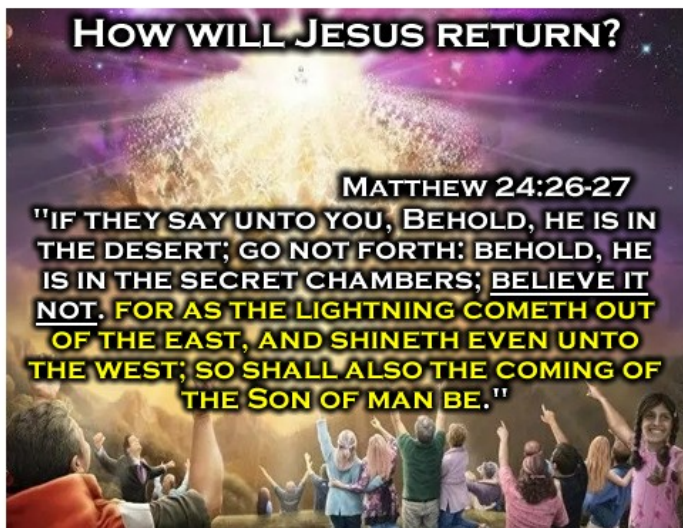

Sadly, many in this world reject the Word of God in the Bible and try to make up their own reasons for all the trouble we see. One of those false reasons is "climate change." Even the churches are turning away from God's truth and are embracing false theories. But what is the truth?

HOSEA 4:1-10 in the Bible tells us the **REAL** reason for all the trouble in the world. It is because of **SIN** and because people reject the commandments, knowledge and truth of our Creator God. Sin has become so accepted today, even in the churches, that God will not allow it to continue much longer!

ARE YOU READY?

LUKE 21:34-35

"TAKE HEED TO YOURSELVES, LEST AT ANY TIME YOUR HEARTS BE OVERCHARGED WITH .. DRUNKENNESS, AND CARES OF THIS LIFE, AND SO THAT DAY COME UPON YOU UNAWARES. FOR AS A SNARE SHALL IT COME ON ALL THEM THAT DWELL ON THE FACE OF THE WHOLE EARTH."

Friend, the signs show us that the day of Jesus' return is near, "**even at the door.**" This world is soon to be destroyed and only those who give their lives to Jesus, turning away from the world and sin, will be saved and given eternal life in heaven and on the new earth.

So what will your response be? Will you heed the warning? Your eternal destiny depends upon your decision. Don't waste the chance of an eternal life. Give your life to Jesus Christ today so you can be ready!

Matthew 11:28
... 'Come unto me, all ye that labour and are heavy laden, and I will give you rest.'

For lots more Bible truth, see our website, or email us with any questions:
email: info@end-times-prophecy.org
website: www.end-times-prophecy.org