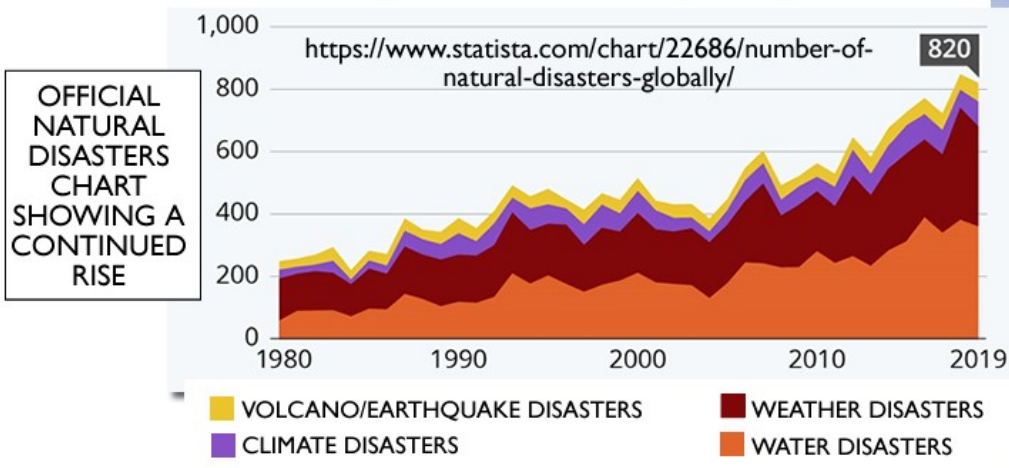

THE WORLD KNOWS SOMETHING IS WRONG!

Let me share a recent mainstream news article with you which was published in articles all around the world. It said ... "High likelihood of human civilisation coming to end by 2050, report finds - Human civilisation as we know it may have already entered its last decades, a worrying new report examining the likely future of our planet's habitability warns."

THE INDEPENDENT, JUNE, 2019

When the mainstream world starts 'preaching' that the end of humanity is near, it shows we must be very near the end! Look at those "signs" again and look at the moral degradation of society today! There has never been a time like this before where the breakdown of the social fabric, with fear and uncertainty of the future are ruling the day.

Day after day we see news reports of disasters, conflicts, crime, disease, etc., and as you can see on the above chart, there is a continual increase in these things taking place, with more frequency and intensity. In Matthew 24:7-8 Jesus said the following:

"For nation shall rise against nation, and kingdom against kingdom: and there shall be famines, and pestilences, and earthquakes, in divers places. All these are the beginning of sorrows."

The word "sorrows" in this verse relates to the "pangs" of childbirth. Now as we mentioned earlier, there have been wars, earthquakes and disasters for a long time. But what happens in childbirth? The intensity and frequency **INCREASES** until the day of birth! The "beginning of sorrows" started thousands of years ago. Today, we are at the climax of these events and the second coming of Jesus Christ!

We cannot set dates for the return of Christ, as some false teachers have done in the past, but as Jesus said in Matthew 24:33, we **CAN** know when it is "near, **even at the door**" when we see **ALL** the signs happening. It is surely "**AT THE DOOR**"

THE END IS NEAR